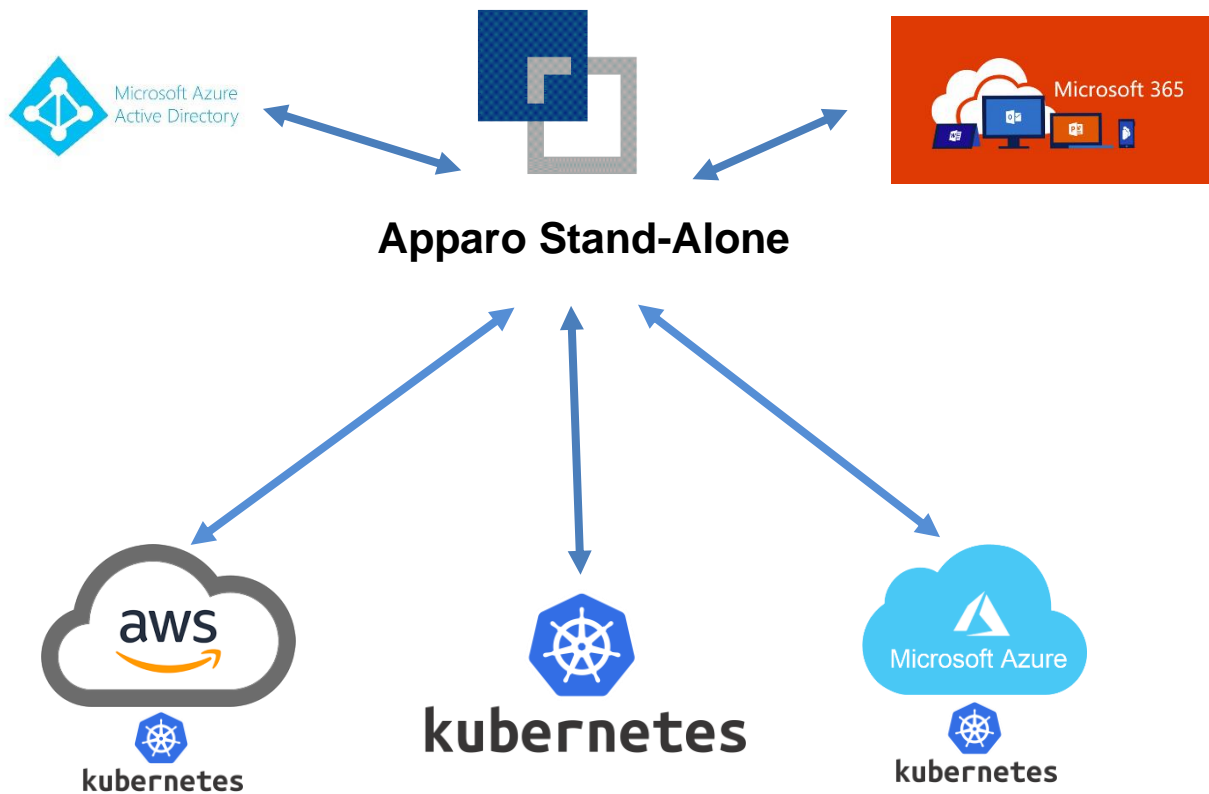

# Apparo Fast Edit Cloud Version

## Advantages compared to the classic locally installed solution:

- **Stability:** can be designed to be fail-safe, even across continents
- **Performance:** Depending on the number of users active in parallel, the system scales highly, i.e. it remains fast for each individual user
- **Azure Active Directory - integration with Microsoft 365**
- **Installation - completely in the customer account, only he has full access**