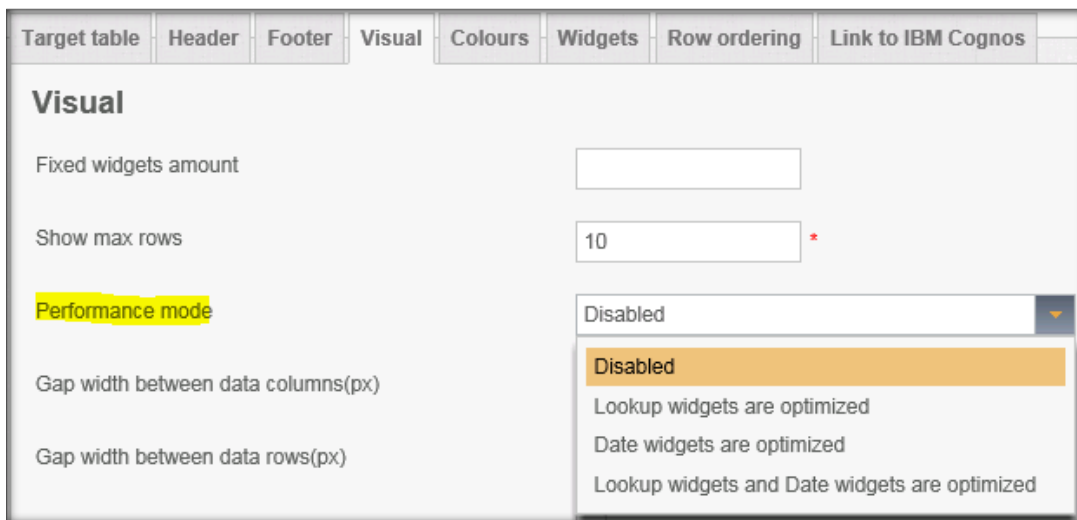

1 Basics

The performance mode allows an alternate use of resource intense widgets like lookup and date widgets. The usage of a certain amount of these widgets is sometimes causing the browser to behave slowly.

2 Enabling the performance mode

The performance mode can be enabled for each Business Case only.

You can find the settings for this mode in the Business Case edit view in the tab 'Visual'.

The following options are available

Disabled - The performance mode is disabled (default)

Lookup widgets are optimized - Performance mode for Lookups is enabled

Date widgets are optimized - Performance mode for Date widgets is enabled

Lookup and Date widgets are optimized - Performance mode for both types enabled