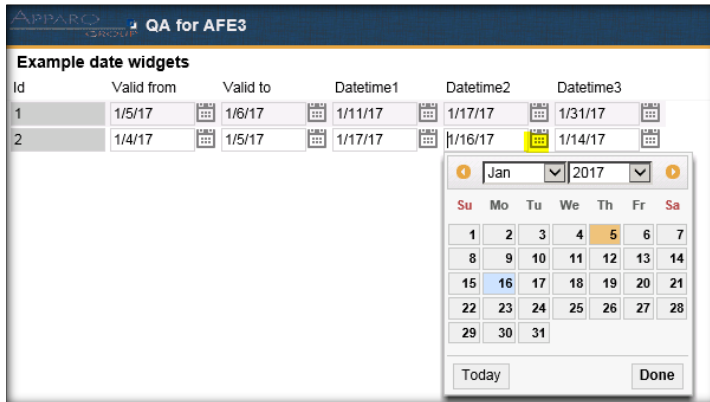

4 Performance mode for date widgets

Date widgets are including a small date picker item by default, which can be disabled in the widget settings.

Using many date widgets in a Business Case can slow down the browser, due the performance intense rendering of the icons.