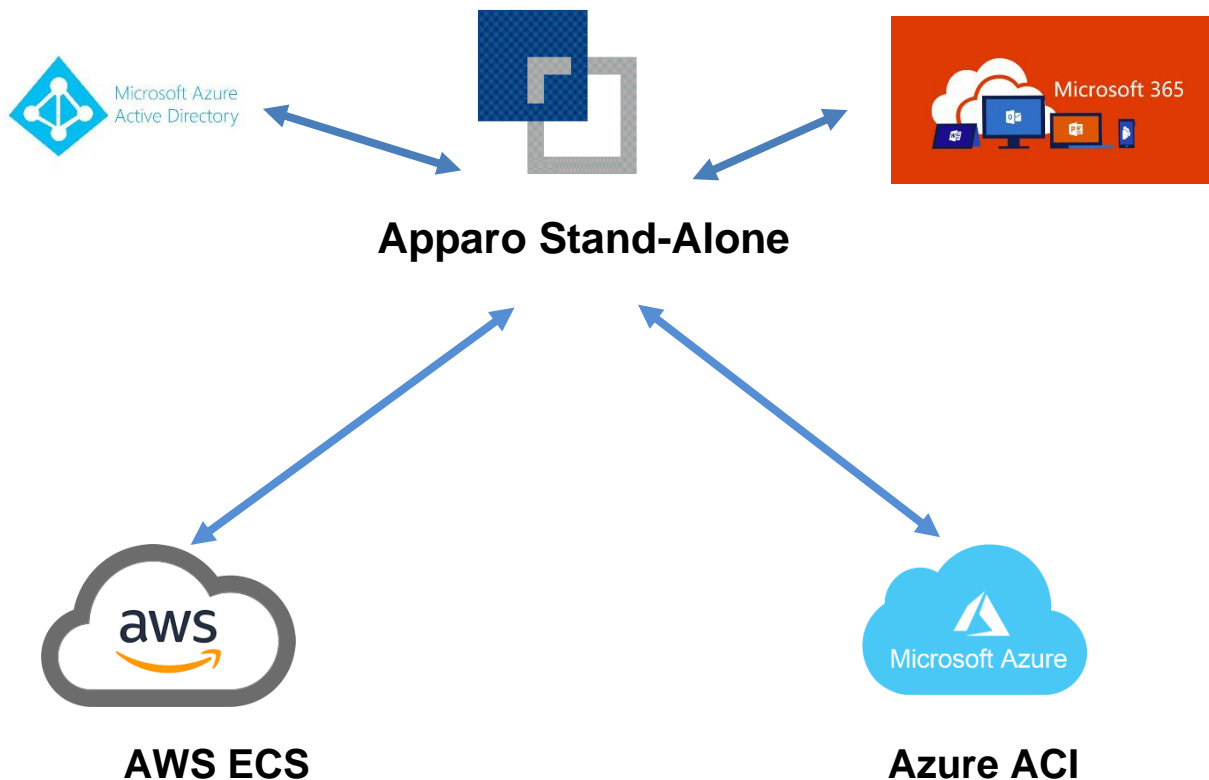

# Apparo Fast Edit Cloud Version

## Advantages compared to the classic locally installed solution:

- **Stability:** can be designed to be fail-safe, even across continents
- **Performance:** Depending on the number of users active in parallel, the system scales highly, i.e. it remains fast for each individual user
- **Azure Active Directory** - integration with Microsoft 365
- **Installation** - completely in the customer account, only he has full access