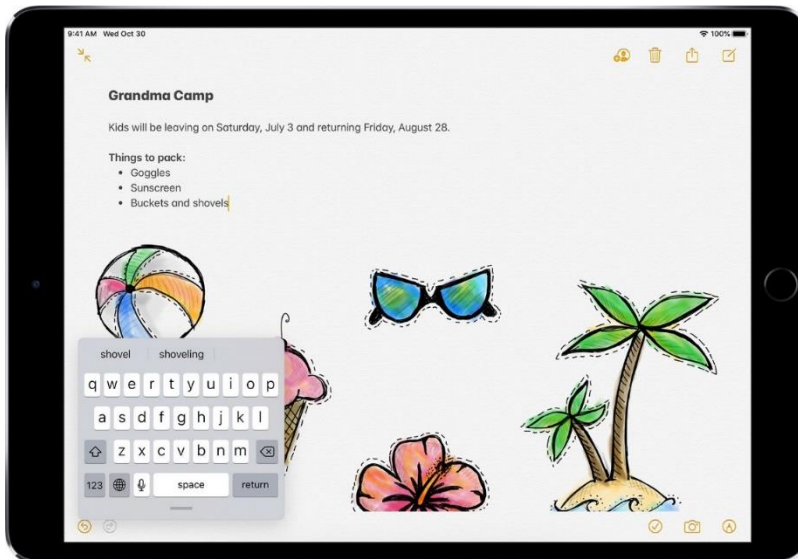

Apparo Fast Edit

Version 3.3.0

Apparo & Tablets

Best practice

<b>1</b>	<b><i>The virtual keyboard needs space. Therefore it is helpful to use tablets with 10" and more screen size</i></b>	<b>3</b>
<b>2</b>	<b><i>Make your virtual keyboard smaller: Use two fingers to pinch the keyboard inwards to make it smaller.</i></b>	<b>3</b>
<b>3</b>	<b><i>Use lookup widgets without the feature of entering by keyboard: saving screen space, no keyboard necessary</i></b>	<b>3</b>
<b>4</b>	<b><i>Some tablets can use hardware keyboards too. Advantage: More space left for the application</i></b>	<b>3</b>
<b>5</b>	<b><i>Use Business Cases that are not displaying many data rows, making it easy for the user, increase text size and gaps</i></b>	<b>3</b>
<b>6</b>	<b><i>Use text area widgets without rich text feature: making it easy for the user</i></b>	<b>3</b>
<b>7</b>	<b><i>Do not use Excel export and import feature</i></b>	<b>3</b>
<b>8</b>	<b><i>Disable the browser pop up blocker (see settings)</i></b>	<b>3</b>
<b>9</b>	<b><i>If you want to enter text by voice: Do not use text area widget of type rich text editor. Just use widgets of type input field or text area.</i></b>	<b>3</b>
	<b><i>Support</i></b>	<b>4</b>

- 1 The virtual keyboard needs space. Therefore it is helpful to use tablets with 10" and more screen size**

The small Ipad mini is just too small for entering text because of the keyboard space.

- 2 Make your virtual keyboard smaller: Use two fingers to pinch the keyboard inwards to make it smaller.**